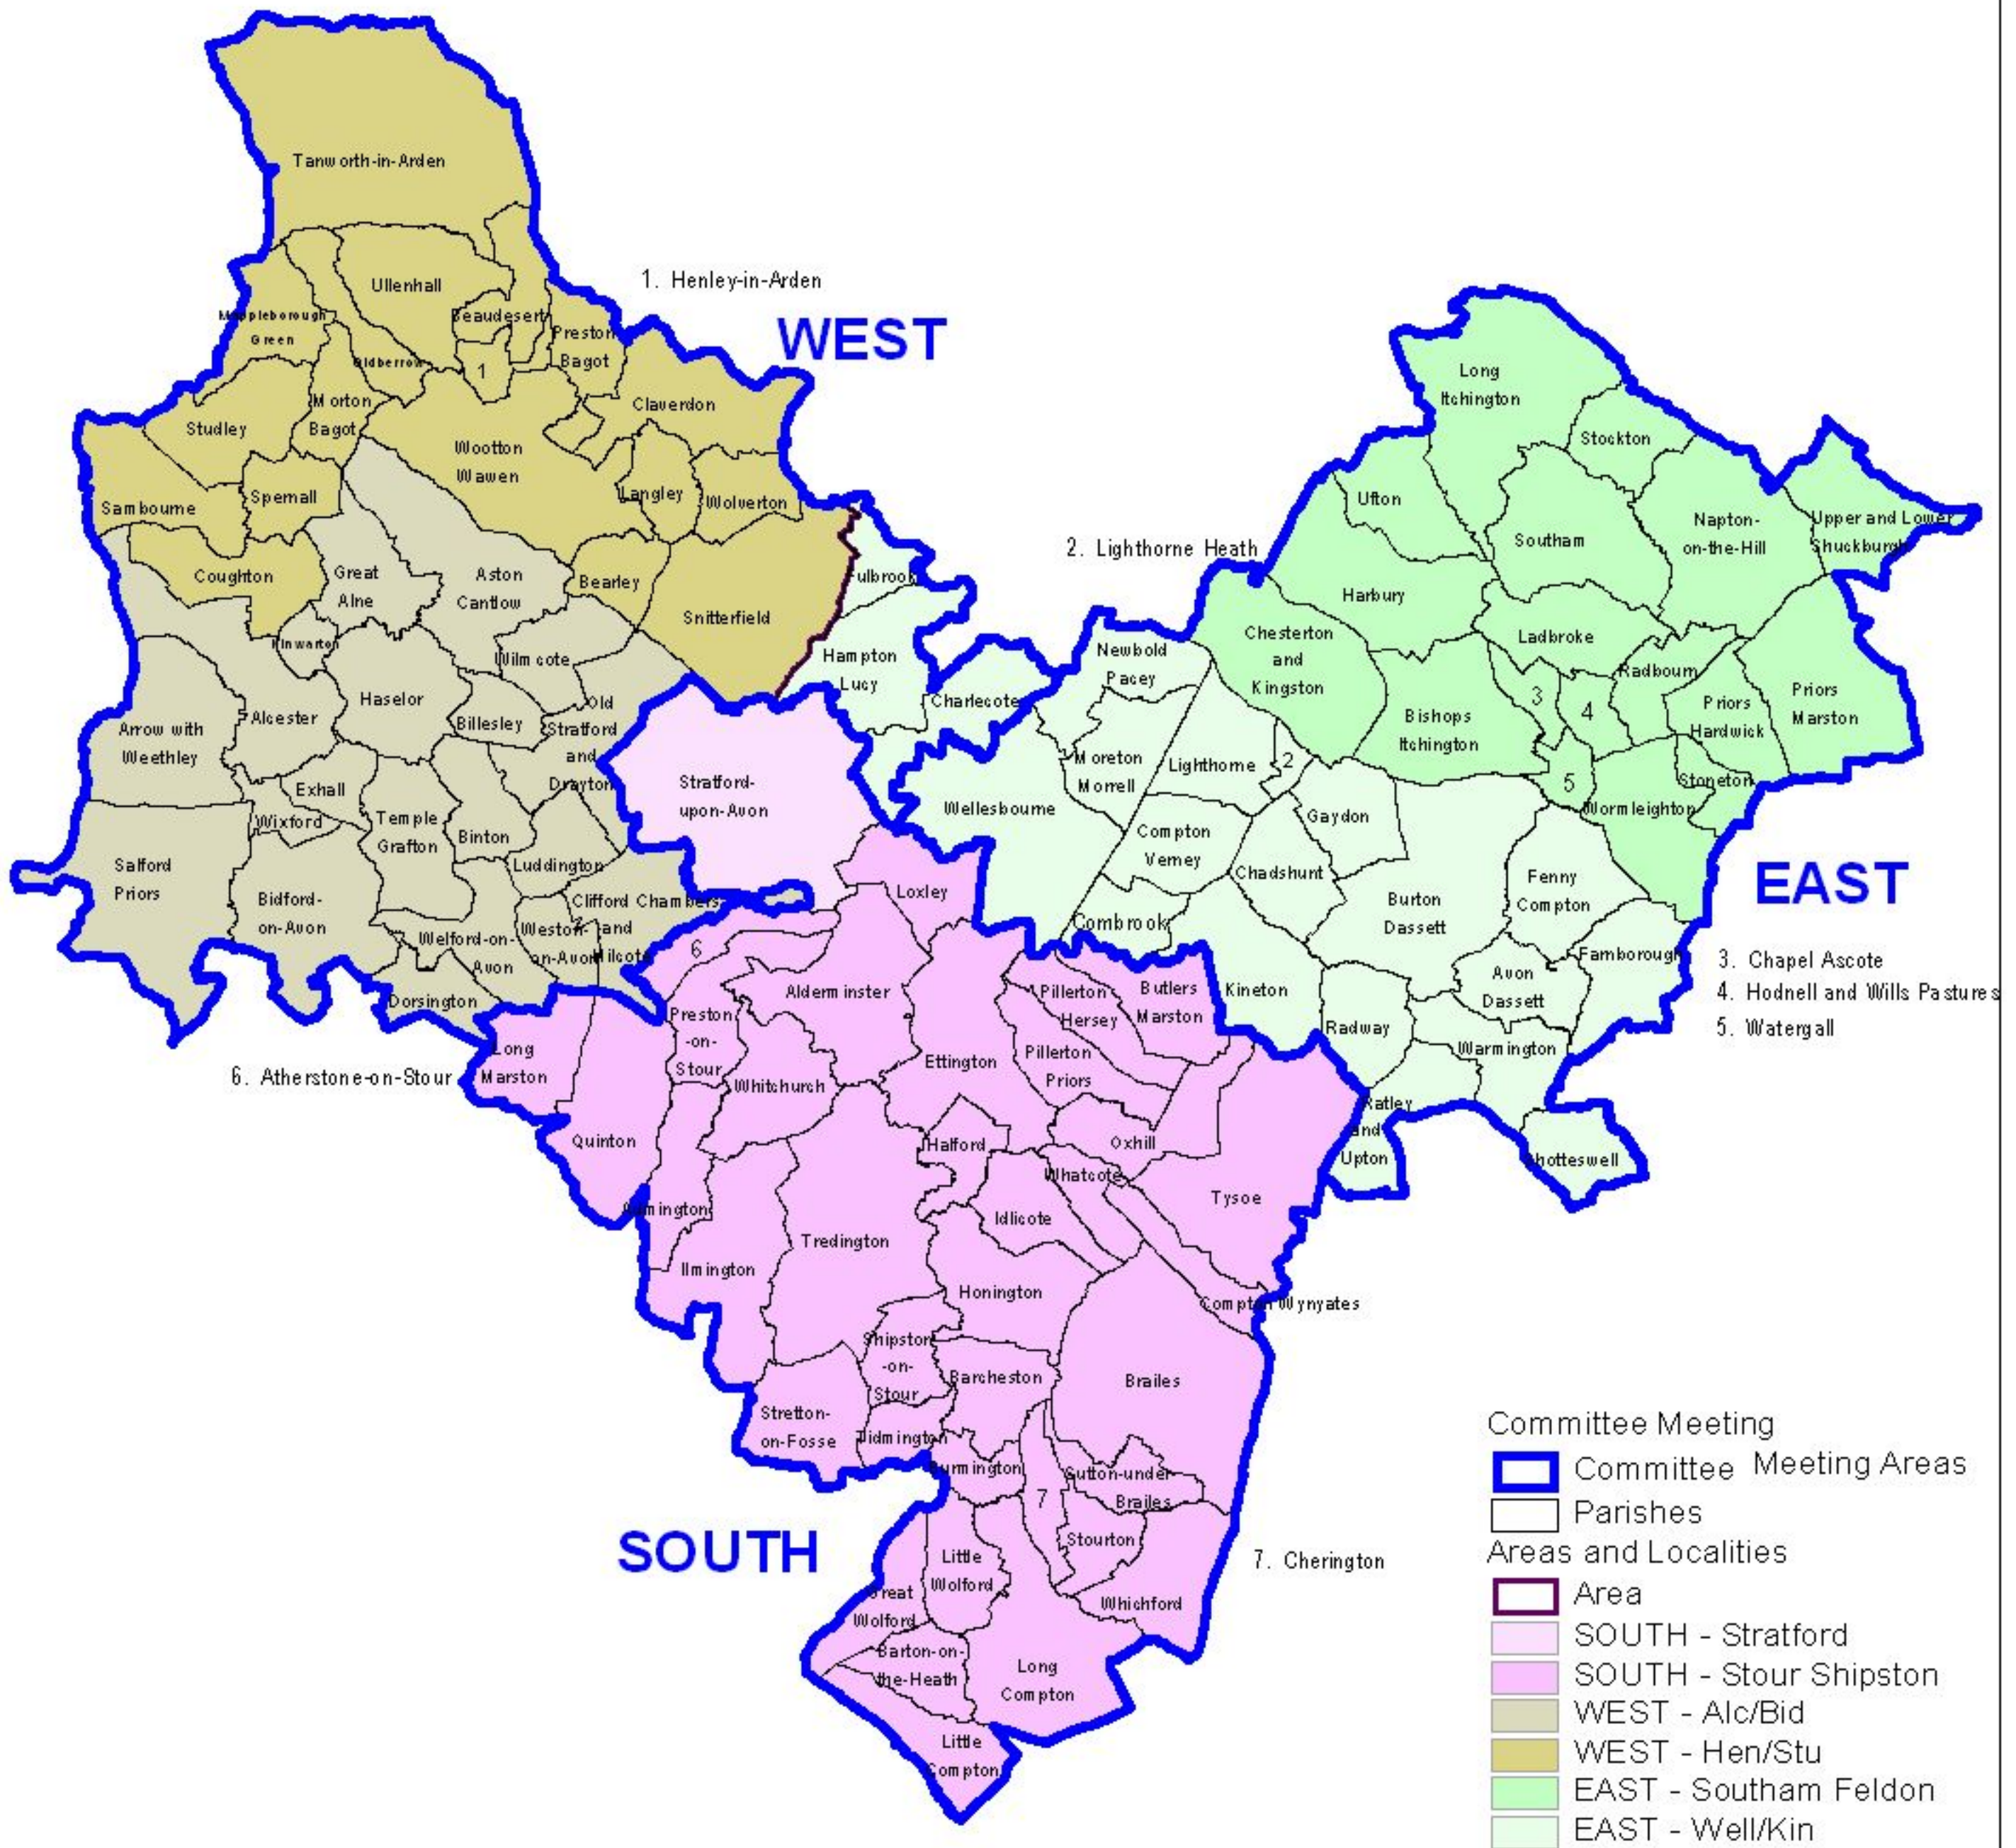

Committee Meeting Areas

SDC Area and Locality maps by Parish

Scale 1:271715

Reproduced from the Ordnance Survey mapping with the permission of the Controller of Her Majesty's Stationery Office © Crown Copyright. Unauthorised reproduction infringes Crown Copyright and may lead to prosecution or civil proceedings.